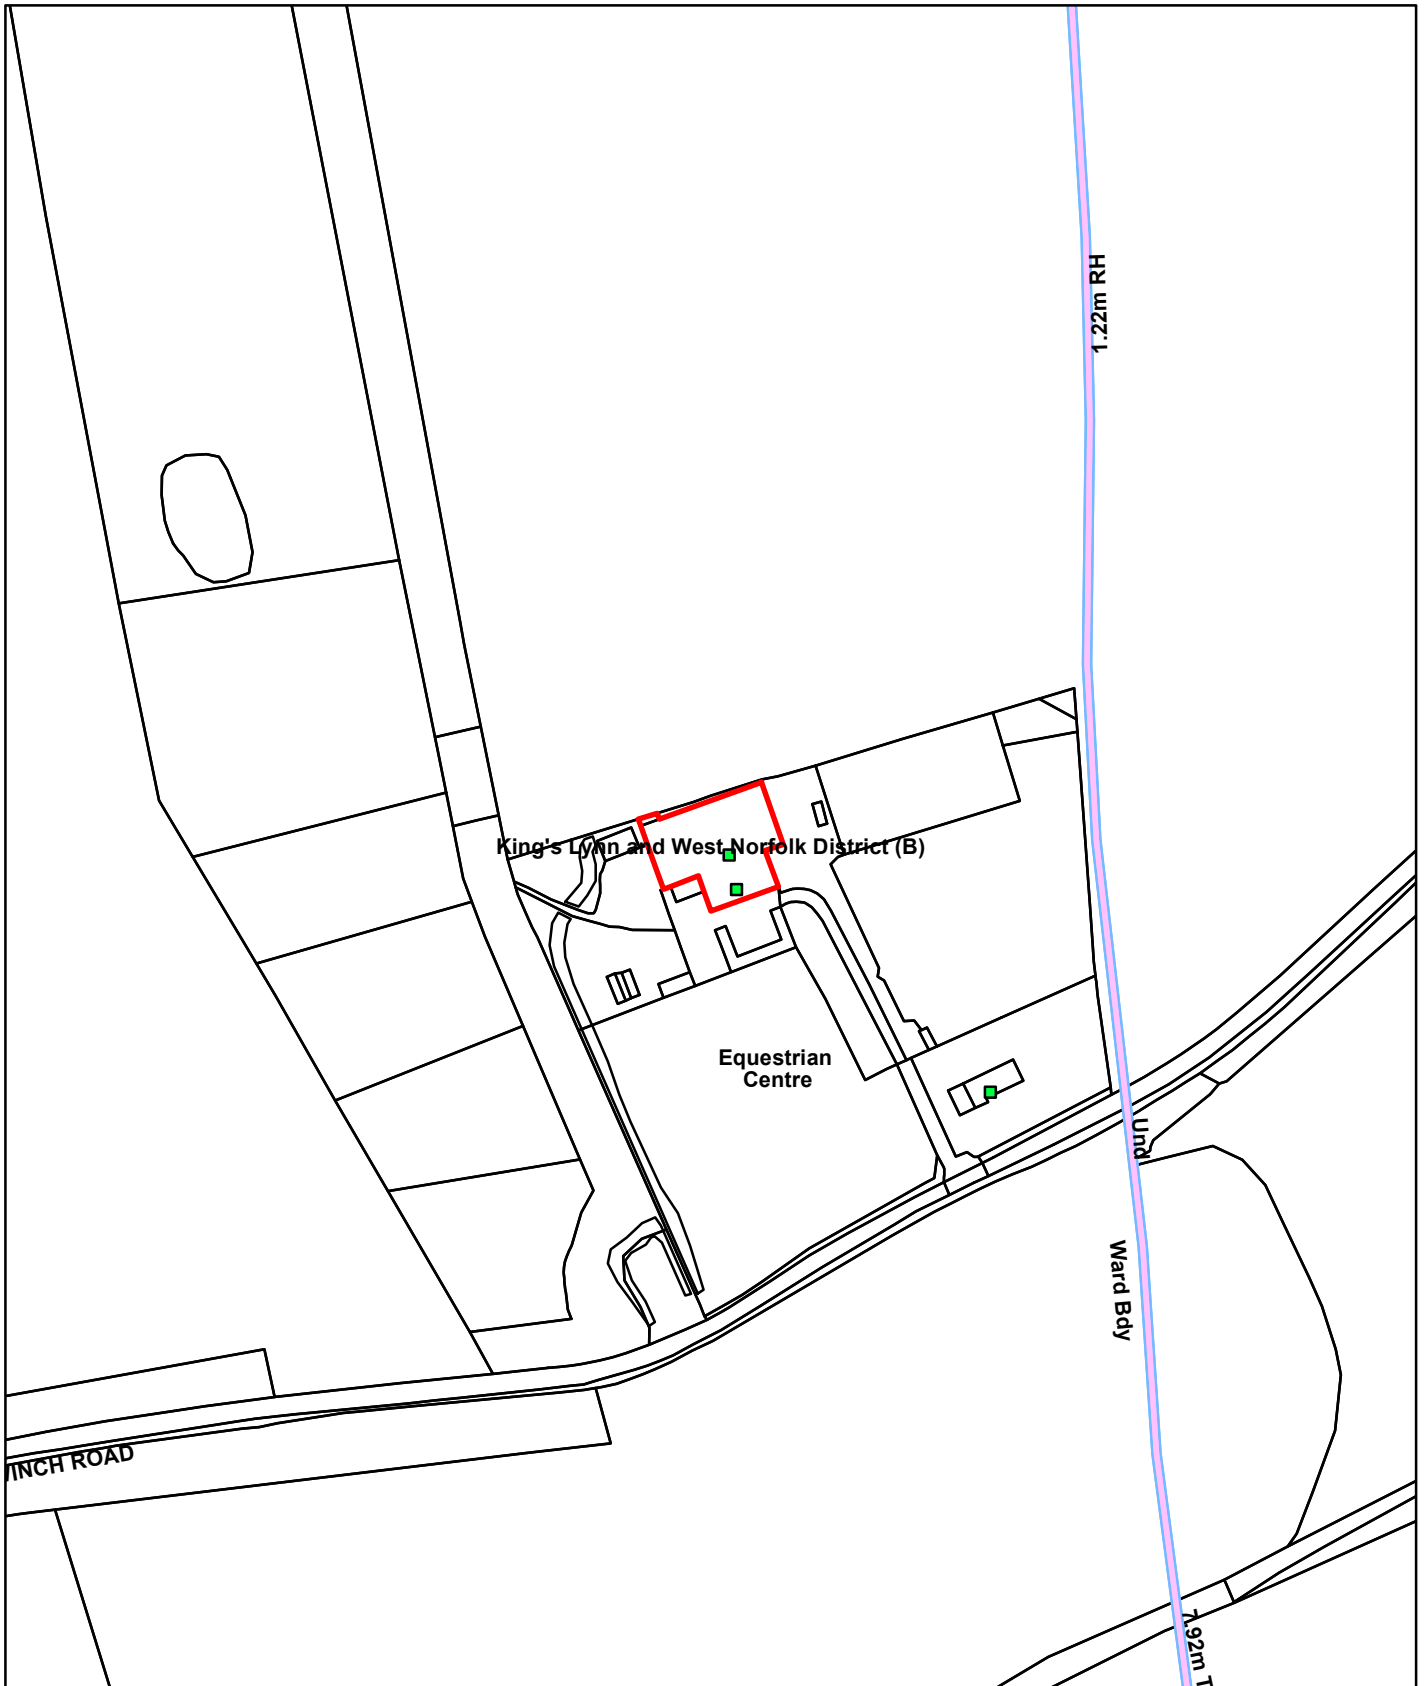

22/01308/CU

The Stables East Winch Road Blackborough End East Winch PE32 1SF

© Crown copyright and database rights 2022
Ordnance Survey 100024314

10/11/2022